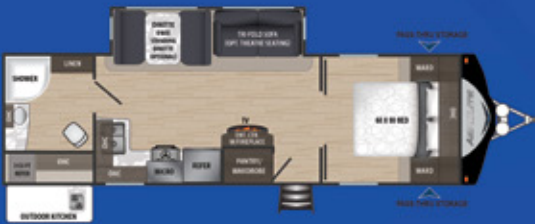

# AEROLITE

**AEROLITE - 2133RB** | Ext. Length: 25' 8" Average Shipping Weight: 5,540

**AEROLITE - 2423BH** | Ext. Length: 28' 6" Average Shipping Weight: 5,928

**AEROLITE - 2573BH** | Ext. Length: 29' 10" Average Shipping Weight: 6,343

**AEROLITE - 2683RK** | Ext. Length: 30' 5" Average Shipping Weight: 6,882

**AEROLITE - 2733RB** | Ext. Length: 31' 5" Average Shipping Weight: 6,728

**AEROLITE - 2843BH** | Ext. Length: 33' 10" Average Shipping Weight: 6,786

**AEROLITE - 2923BH** | Ext. Length: 34' 0" Average Shipping Weight: 7,226

**AEROLITE - 3153ML** | Ext. Length: 36' 1" Average Shipping Weight: 8,210

**AEROLITE - 3303RL** | Ext. Length: 38' 0" Average Shipping Weight: 8,928